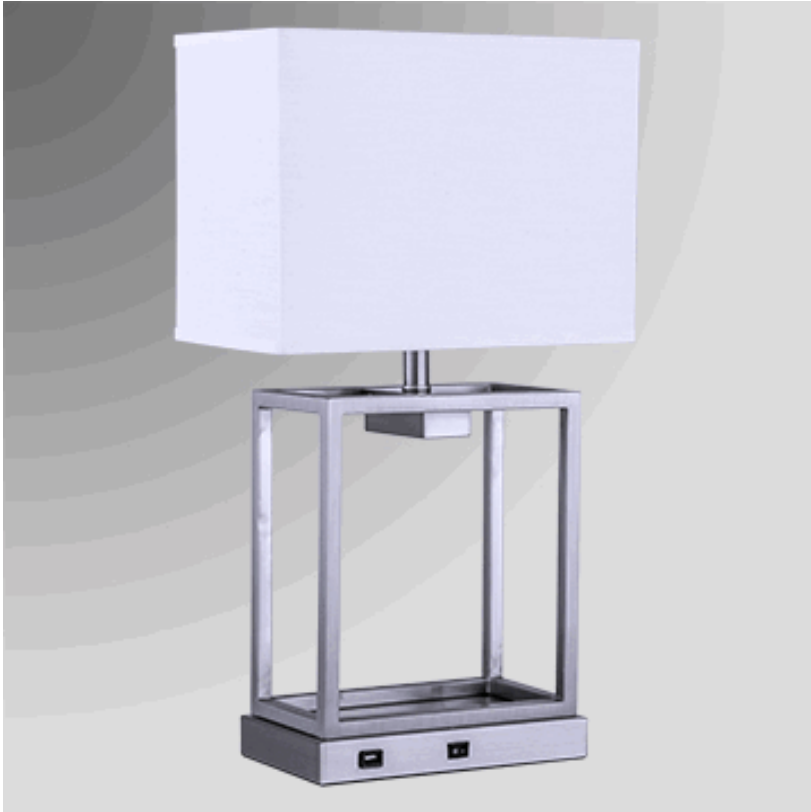

Lamp Specifications

6353EU-SN

ARKANSAS LIGHTING
S T A Y I L L U M I N A T E D

26" Brushed Nickel Table Lamp, medium base socket, on/off rocker base switch, USB port, 8' Silver 2-prong 45° cord, 8x14x8x14x11 Rectangle Cream Linen Hardback Shade. Recommend 1100 lumen LED bulb.

Lamp Dimensions: 26"H
Lamp Finish: Brushed Nickel
Switch: on/off rocker base switch
Bulb Wattage: Recommend 1100 lumen LED bulb, max rating 27 watt CFL
Cordset: 8' Silver 45° cord
Socket: medium base
Base: 11"W, 6.5"D
Extension:

Shade Part Number: 08081100RLCNI
Shade Material: Cream Linen
Shade Dimensions: 8"x14"x8"x14"x11"
Harp: 9"
Miscellaneous: with one USB port
Options:

Arkansas Lighting
1701 S. 28th Street
Van Buren, AR 72956